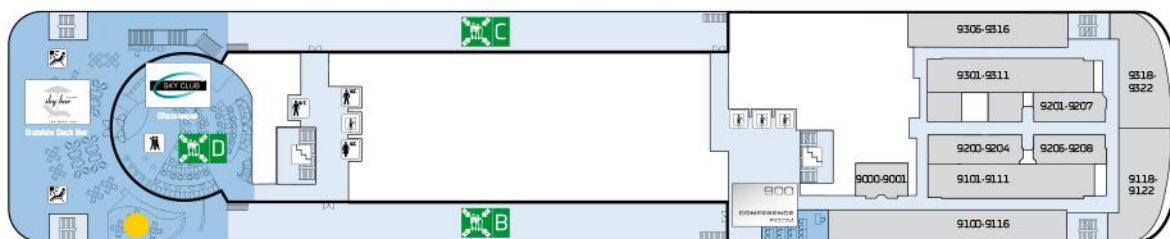

## TECHNICAL INFORMATION

Length:	170,90 m
Width:	27,60 m
Draught:	6,35 m
Service speed:	16,10 knots
BHP:	35.900
Build:	1994/2003/2005/2008/2014
Passengers:	1790
Cabins:	637 pcs.
Cars:	450 pcs.
Nautical Mile:	1,852 km
Knots:	1,852 km/h
Distance Cph-Oslo:	275 Nautical Mile/509 km
Tonnage:	35.498 Tons

DECK 11

DECK 10

DECK 9

DECK 8

DECK 7

DECK 6

DECK 5

DECK 2